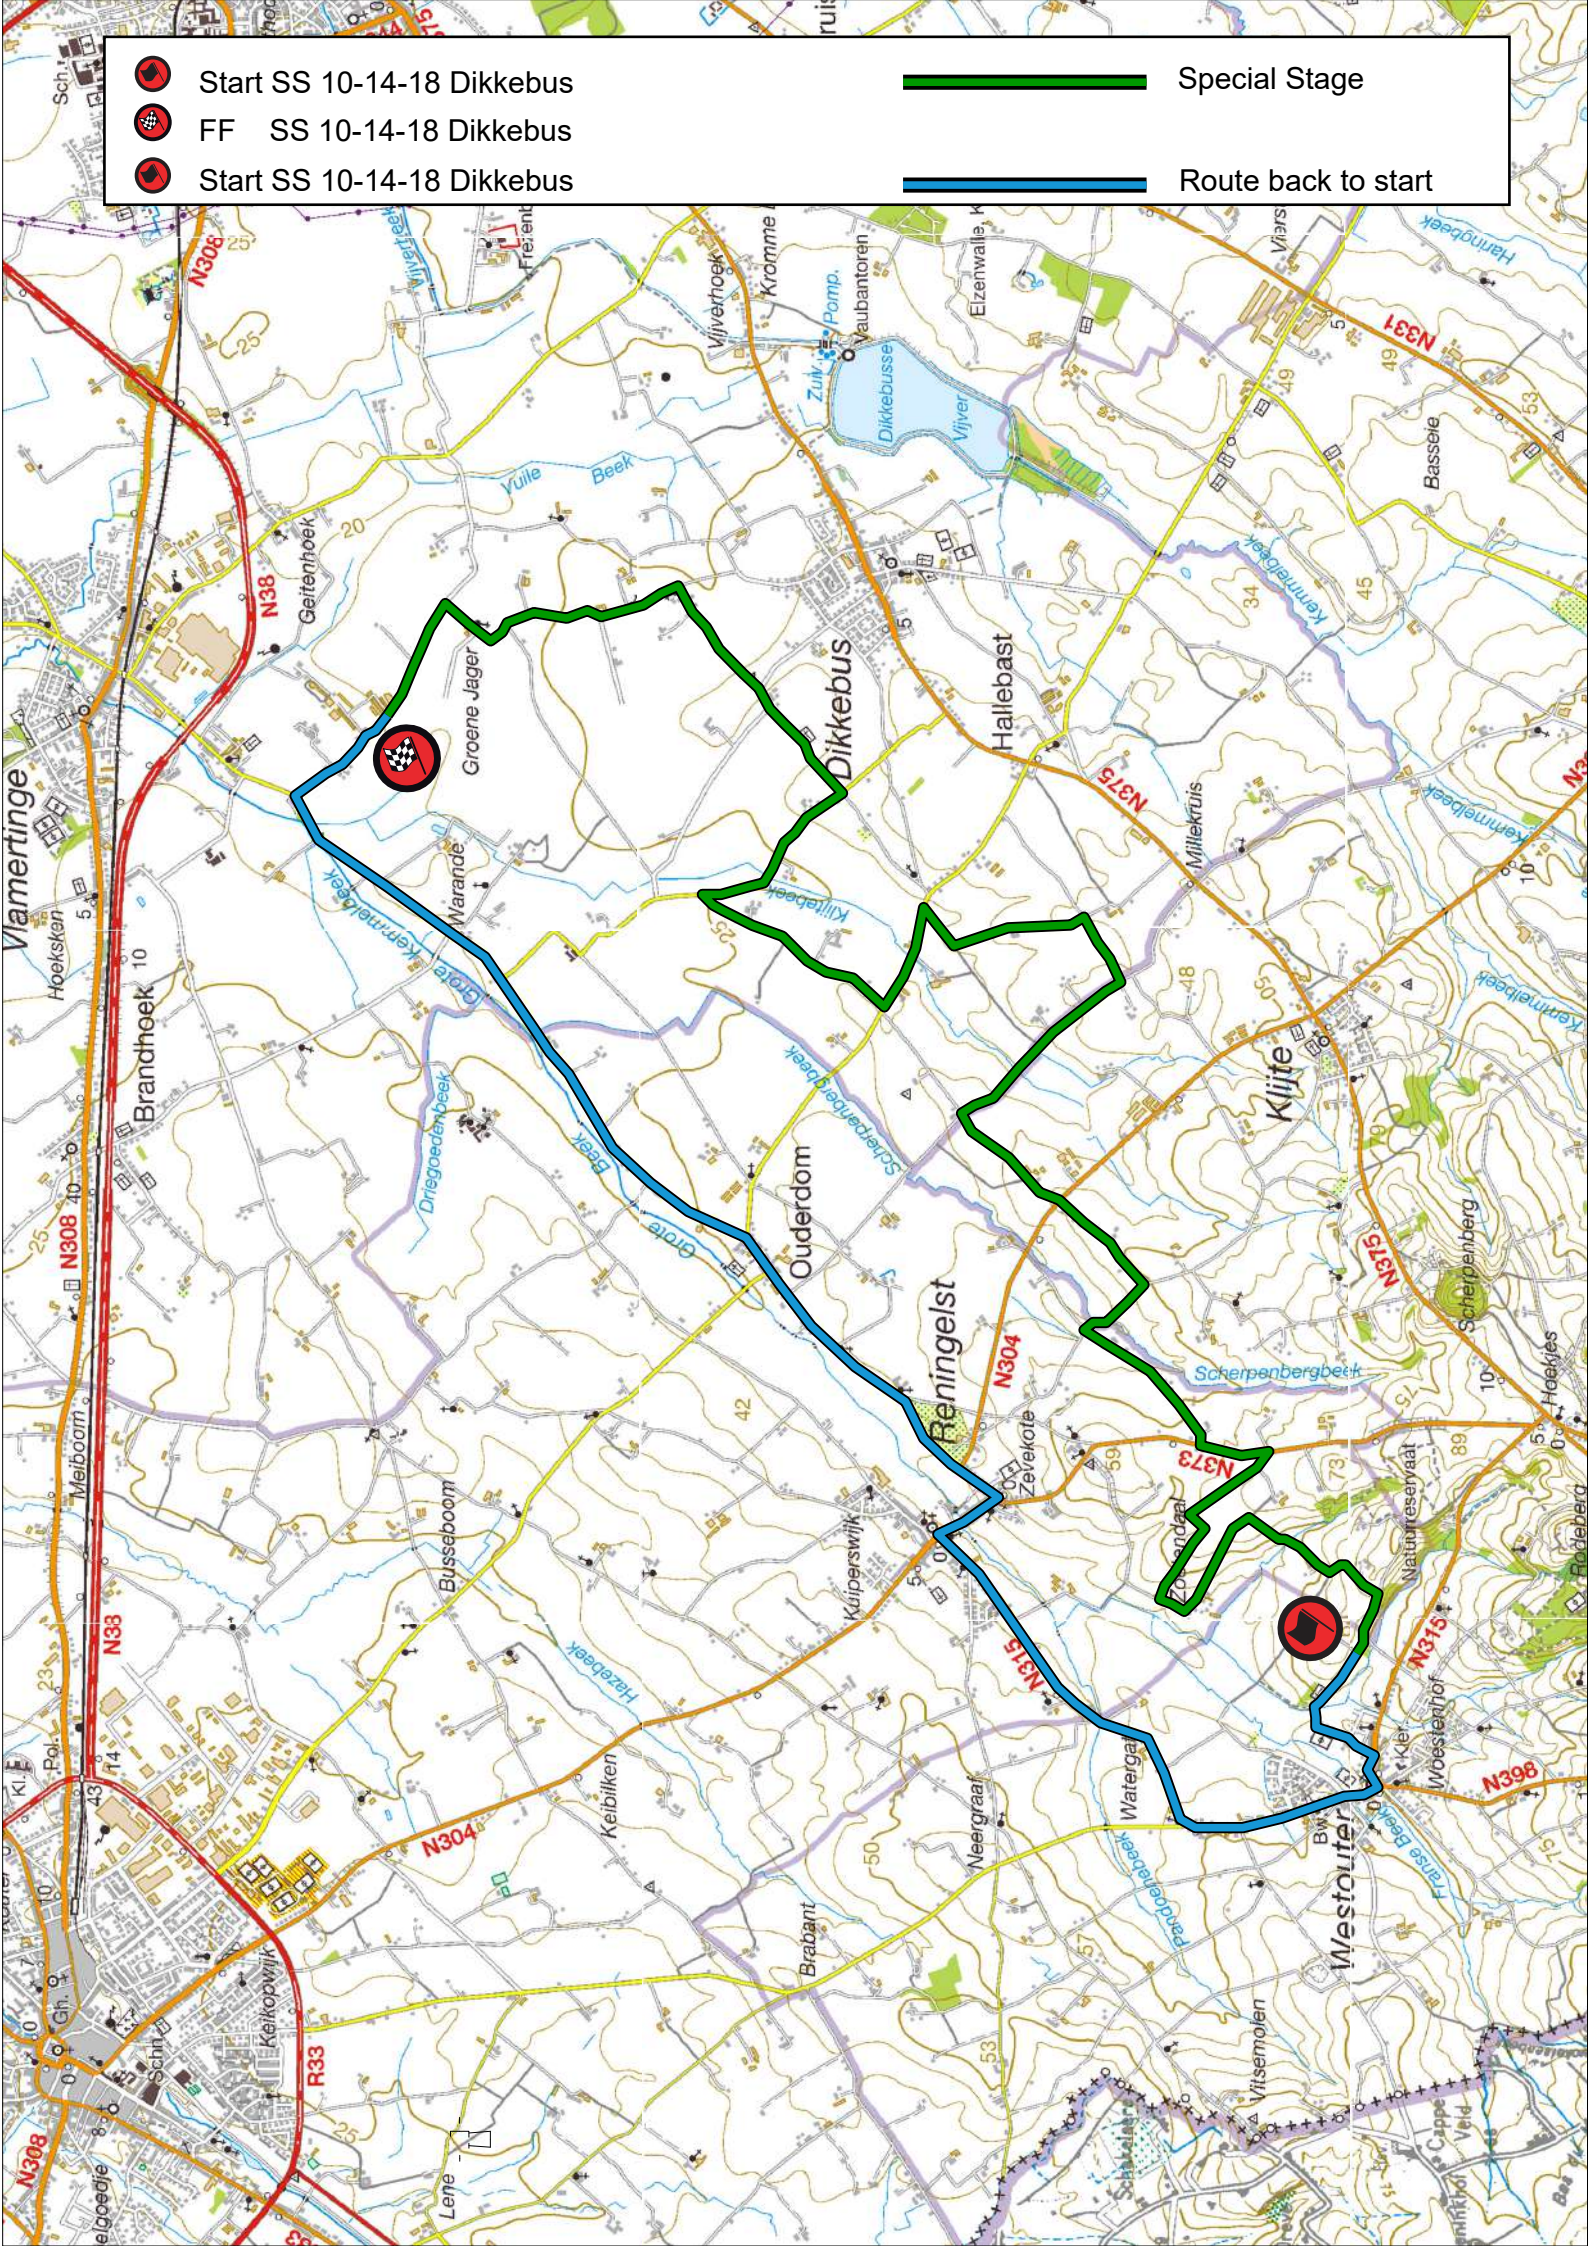

	FF SS 11-15 Watou		Special Stage
	Start SS 2-6 Westouter		Route to next stage

	Start SS 2-6 Westouter		Special Stage
	FF SS 2-6 Westouter		Route back to start
	Start SS 2-6 Westouter		

	FF SS 2-6 Westouter		Special Stage
	Start SS 10-14-18 Dikkebus		Route to next stage

Start SS 10-14-18 Dikkebus

FF SS 10-14-18 Dikkebus

Start SS 10-14-18 Dikkebus

Special Stage

Route back to start

	Start SS 4-8 Zonnebeke		Special Stage
	FF SS 4-8 Zonnebeke		Route back to start
	Start SS 4-8 Zonnebeke		