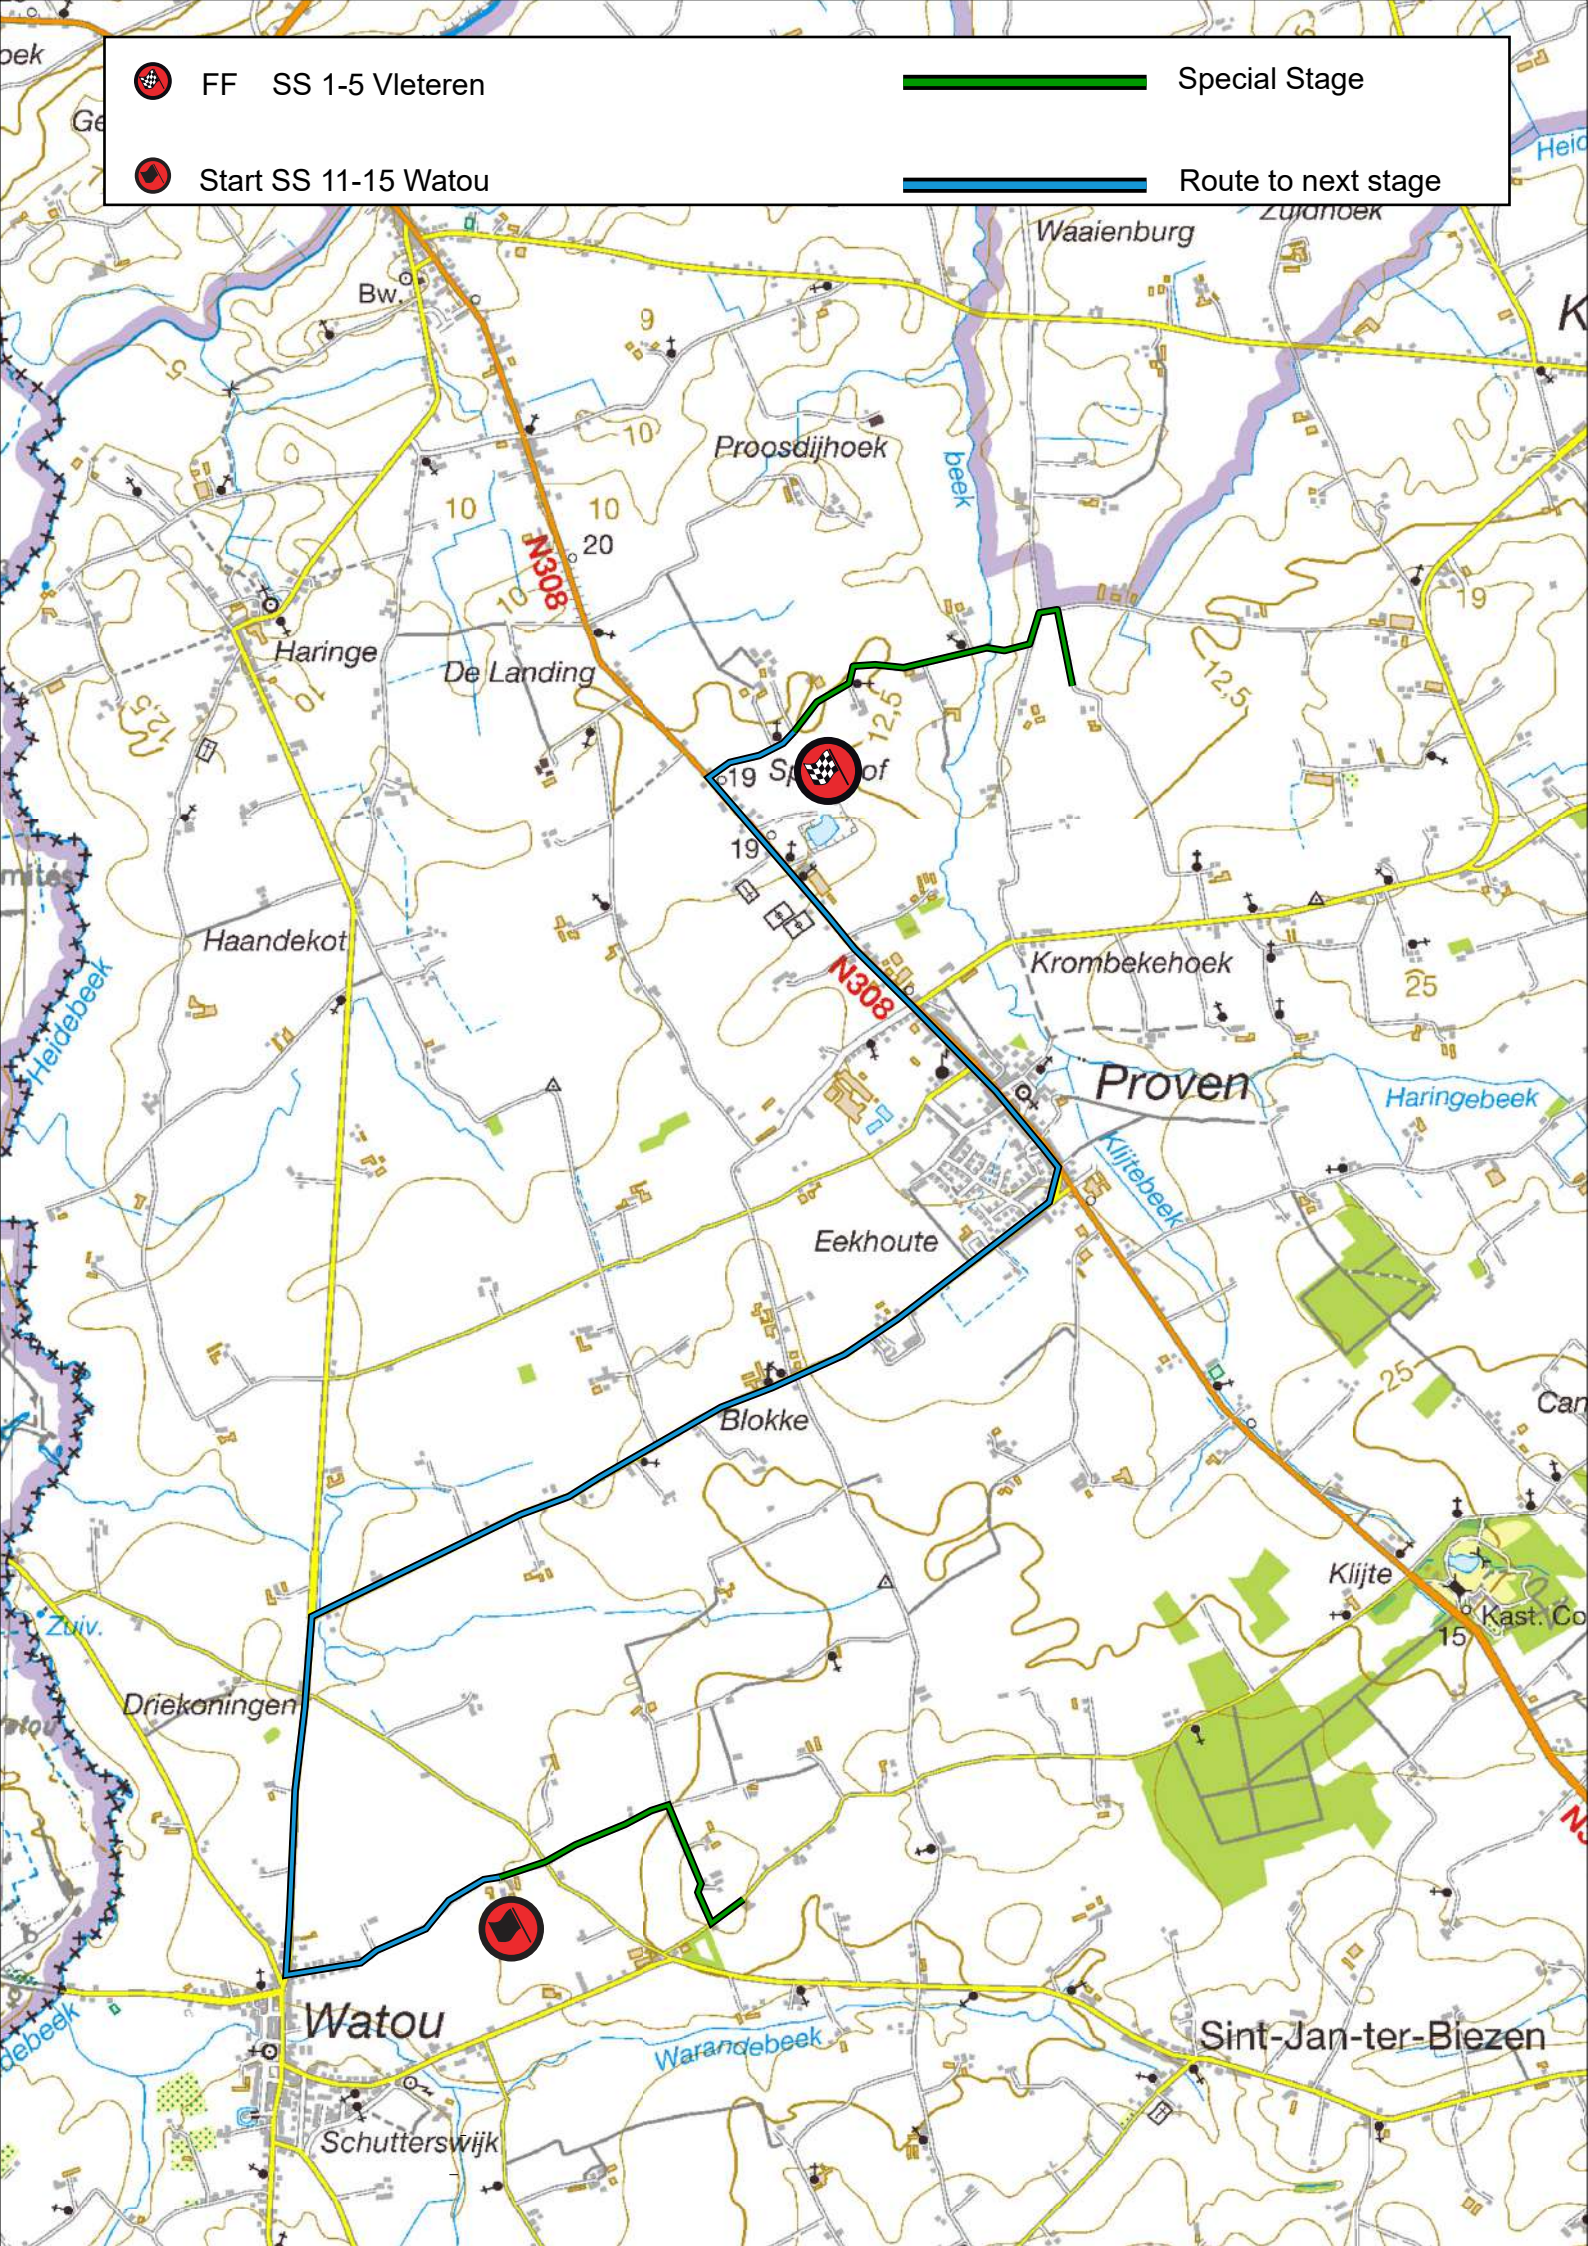

ardeca[®]

YPRES RALLY BELGIUM

RECCE DAY 1

WWW.CLUBSUPERSTAGE.COM/YPRES-RALLY

20-22 JUNE 2024

	FF SS 1-5 Vleteren		Special Stage
	Start SS 11-15 Watou		Route to next stage

	Start SS 11-15 Watou		Special Stage
	FF SS 11-15 Watou		Route back to start
	Start SS 11-15 Watou		

	FF SS 11-15 Watou		Special Stage
	Start SS 2-6 Westouter		Route to next stage

	Start SS 2-6 Westouter		Special Stage
	FF SS 2-6 Westouter		Route back to start
	Start SS 2-6 Westouter		

	FF SS 2-6 Westouter		Special Stage
	Start SS 10-14-18 Dikkebus		Route to next stage

Start SS 10-14-18 Dikkebus

FF SS 10-14-18 Dikkebus

Start SS 10-14-18 Dikkebus

Special Stage

Route back to start

	Start SS 4-8 Zonnebeke		Special Stage
	FF SS 4-8 Zonnebeke		Route back to start
	Start SS 4-8 Zonnebeke		