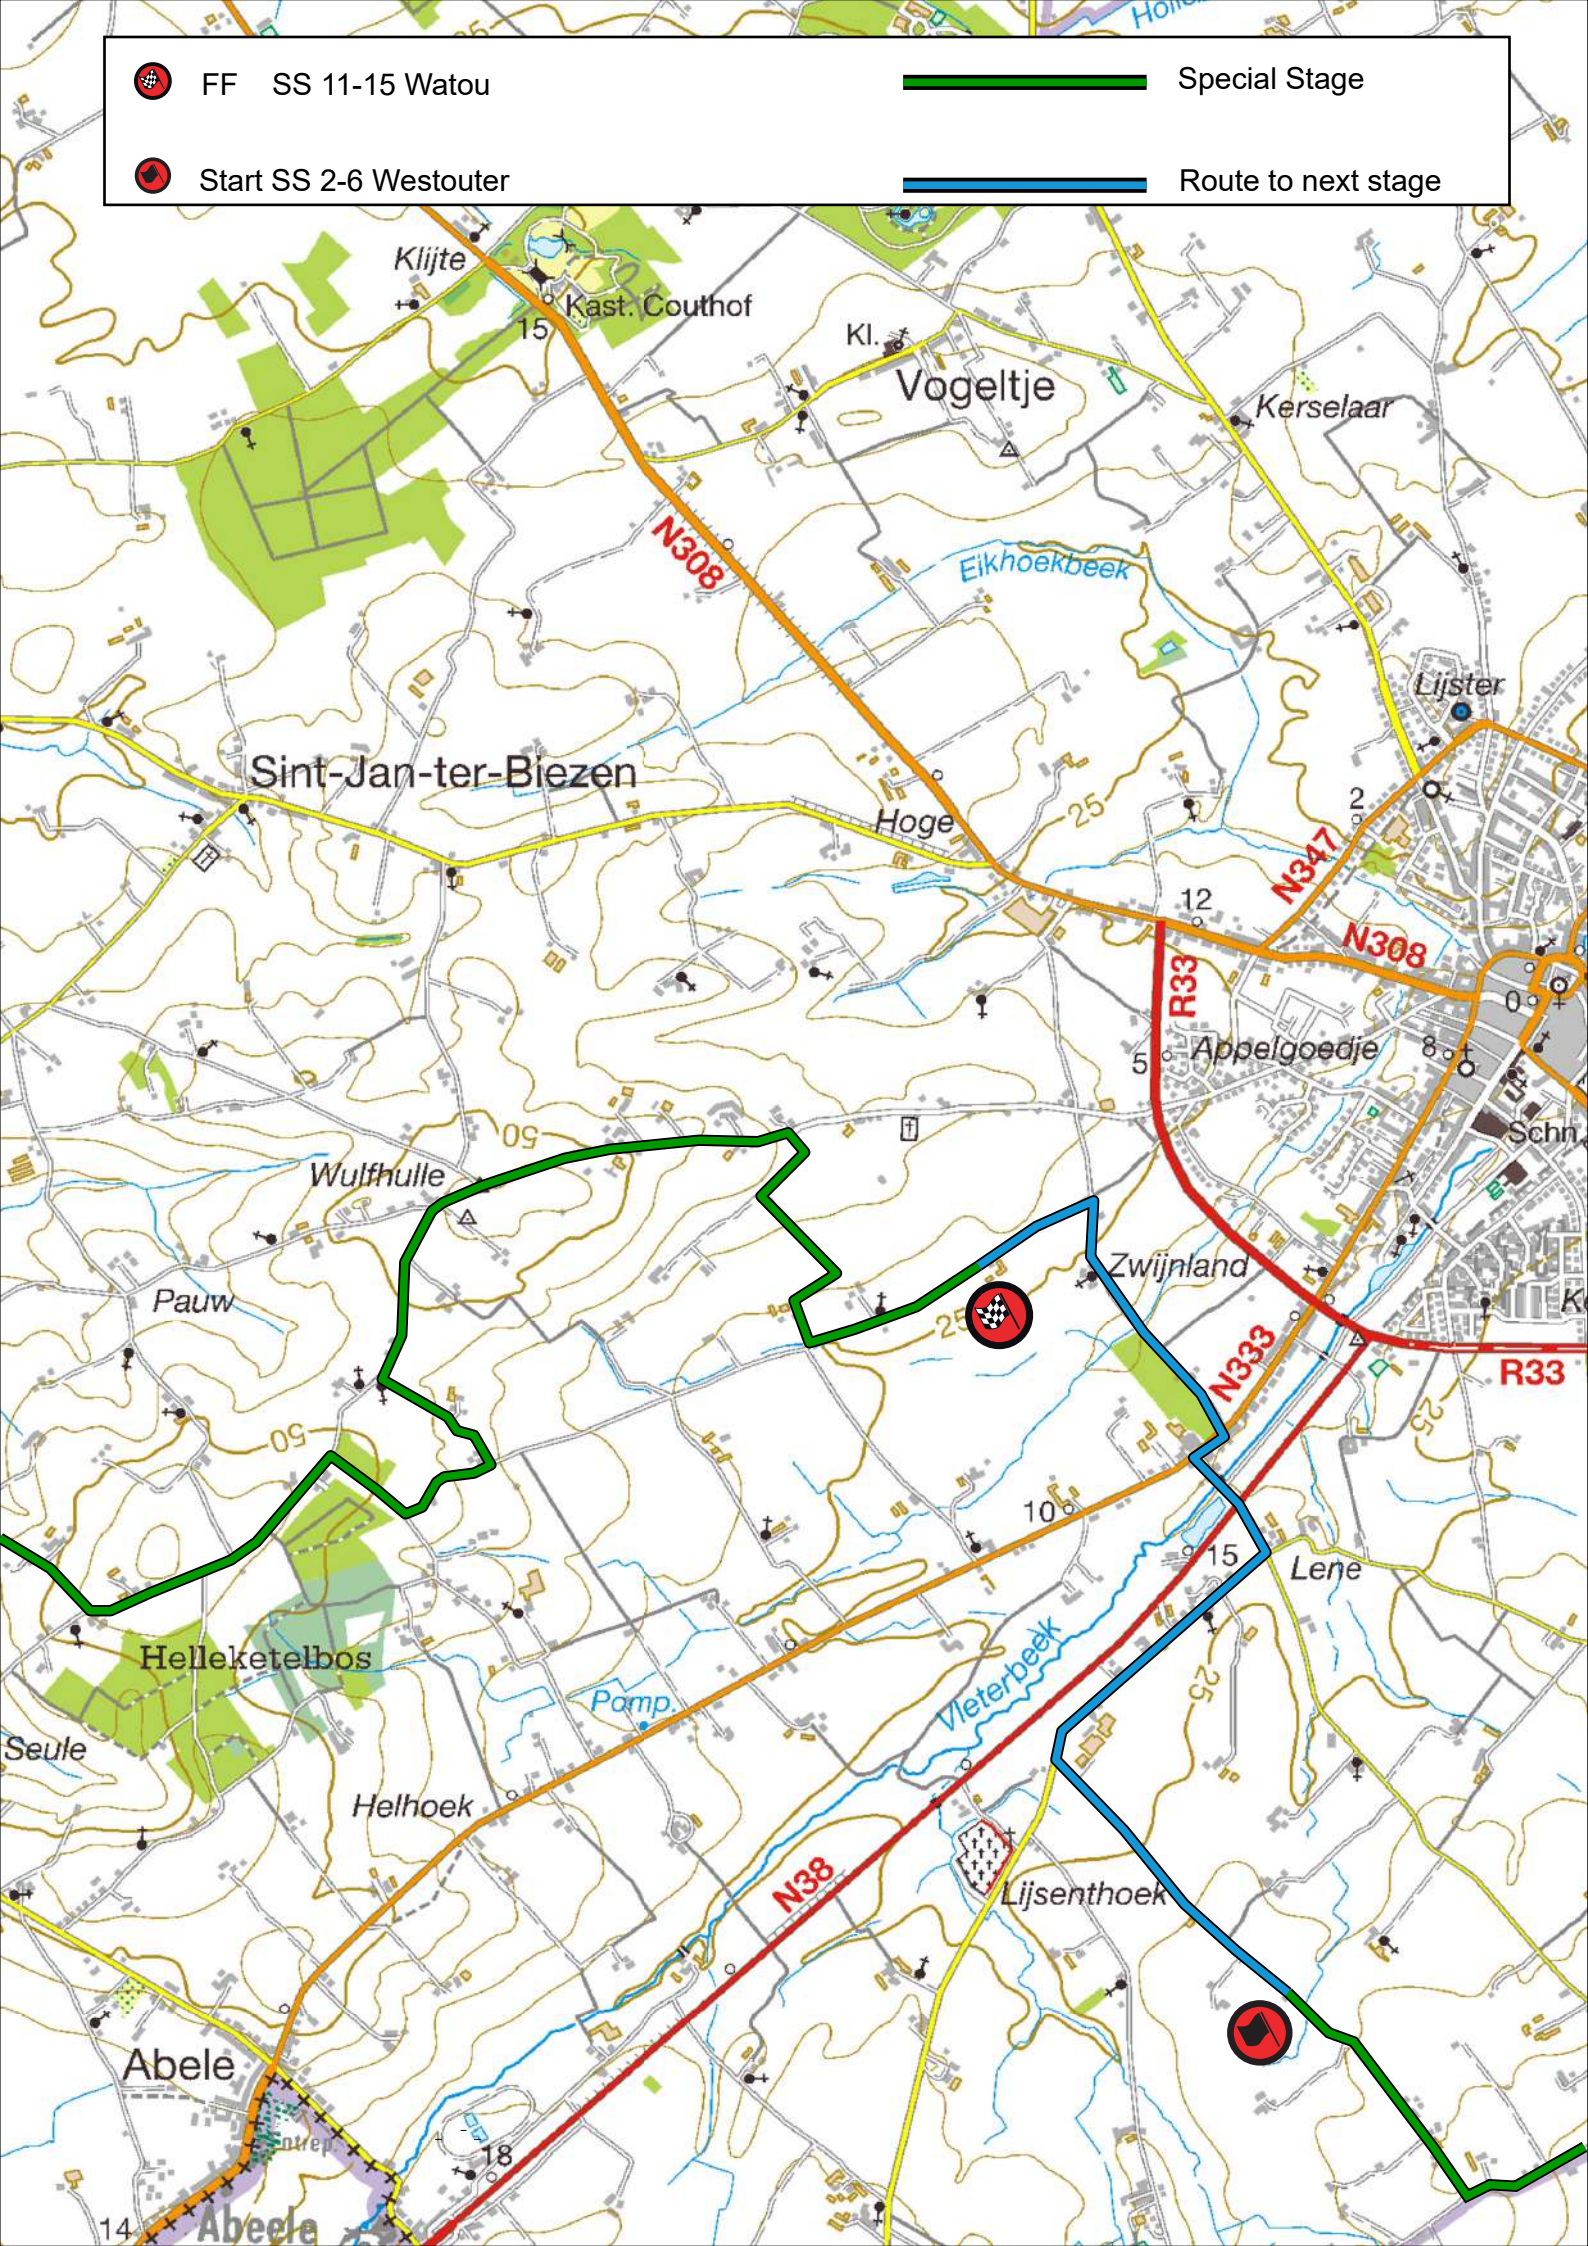

ardeca[®]

YPRES RALLY BELGIUM

RECCE DAY 1

WWW.CLUBSUPERSTAGE.COM/YPRES-RALLY

20-22 JUNE 2024

	FF SS 1-5 Vleteren		Special Stage
	Start SS 11-15 Watou		Route to next stage

	Start SS 11-15 Watou		Special Stage
	FF SS 11-15 Watou		Route back to start
	Start SS 11-15 Watou		

	FF SS 11-15 Watou		Special Stage
	Start SS 2-6 Westouter		Route to next stage

	Start SS 2-6 Westouter		Special Stage
	FF SS 2-6 Westouter		Route back to start
	Start SS 2-6 Westouter		

	FF SS 2-6 Westouter		Special Stage
	Start SS 10-14-18 Dikkebus		Route to next stage

Start SS 10-14-18 Dikkebus

FF SS 10-14-18 Dikkebus

Start SS 10-14-18 Dikkebus

Special Stage

Route back to start

	Start SS 4-8 Zonnebeke		Special Stage
	FF SS 4-8 Zonnebeke		Route back to start
	Start SS 4-8 Zonnebeke		