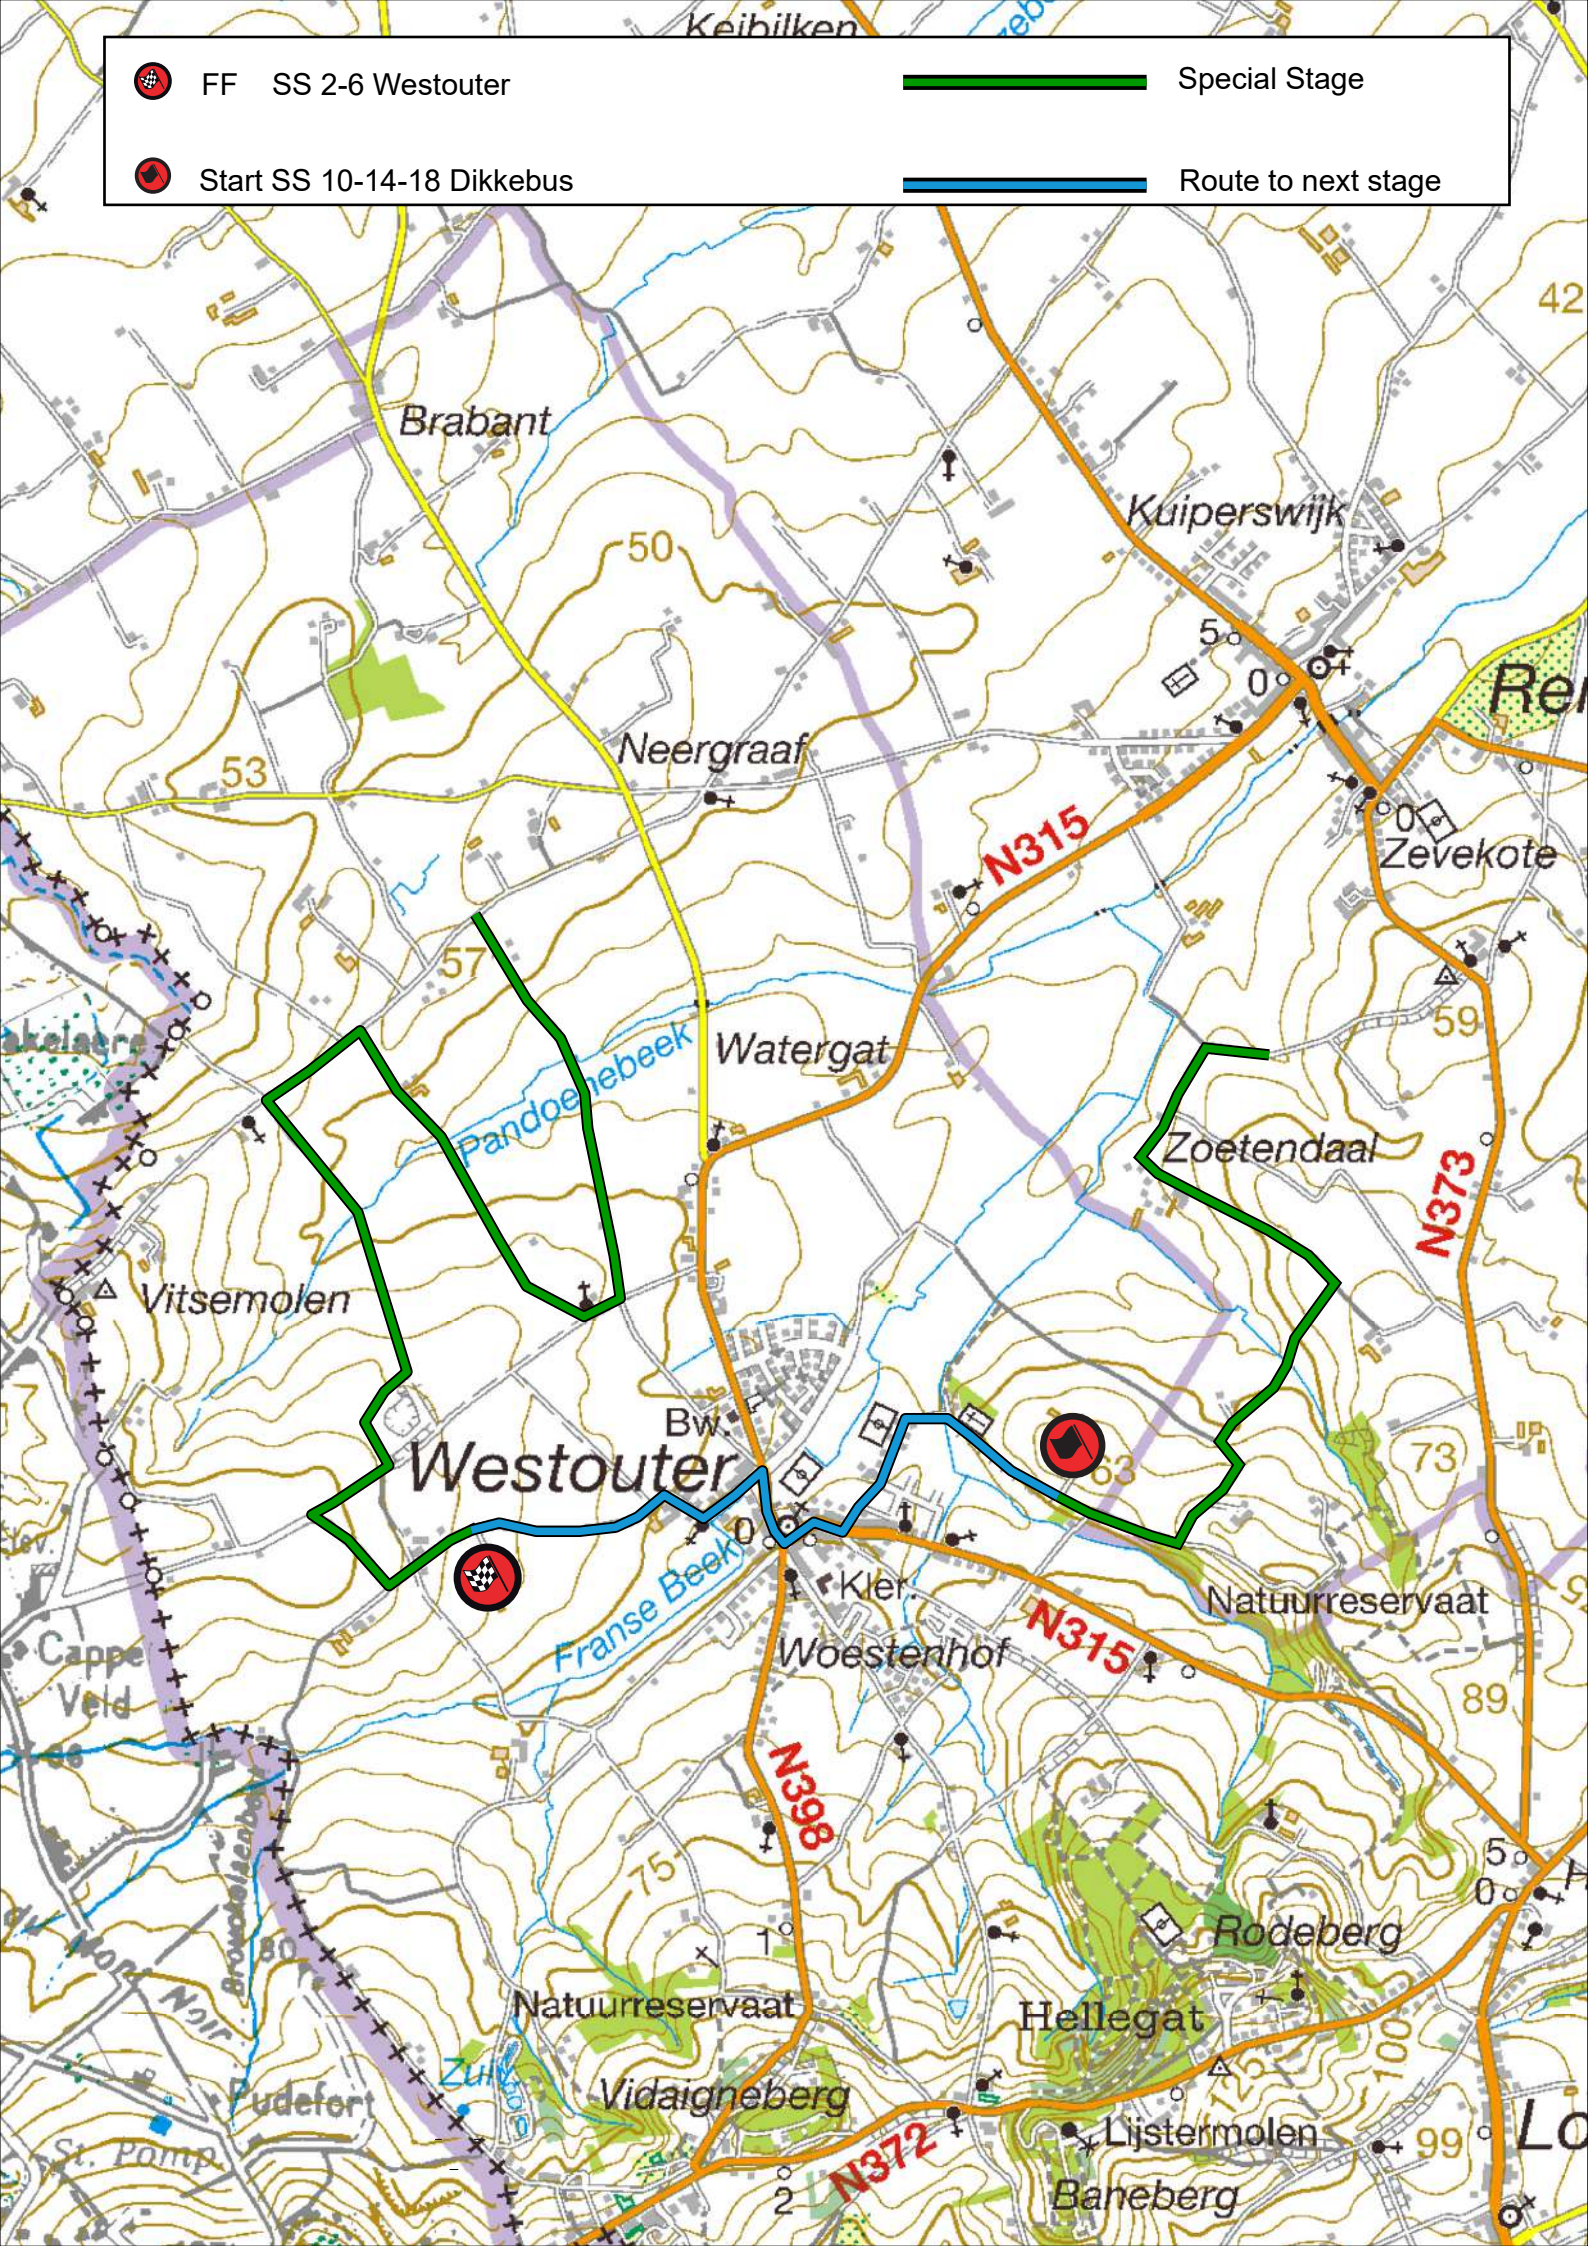

ardeca[®]

YPRES RALLY BELGIUM

RECCE DAY 1

WWW.CLUBSUPERSTAGE.COM/YPRES-RALLY

20-22 JUNE 2024

	FF SS 1-5 Vleteren		Special Stage
	Start SS 11-15 Watou		Route to next stage

	Start SS 11-15 Watou		Special Stage
	FF SS 11-15 Watou		Route back to start
	Start SS 11-15 Watou		

	FF SS 11-15 Watou		Special Stage
	Start SS 2-6 Westouter		Route to next stage

	Start SS 2-6 Westouter		Special Stage
	FF SS 2-6 Westouter		Route back to start
	Start SS 2-6 Westouter		

	FF SS 2-6 Westouter		Special Stage
	Start SS 10-14-18 Dikkebus		Route to next stage

Start SS 10-14-18 Dikkebus

FF SS 10-14-18 Dikkebus

Start SS 10-14-18 Dikkebus

Special Stage

Route back to start

	Start SS 4-8 Zonnebeke		Special Stage
	FF SS 4-8 Zonnebeke		Route back to start
	Start SS 4-8 Zonnebeke		