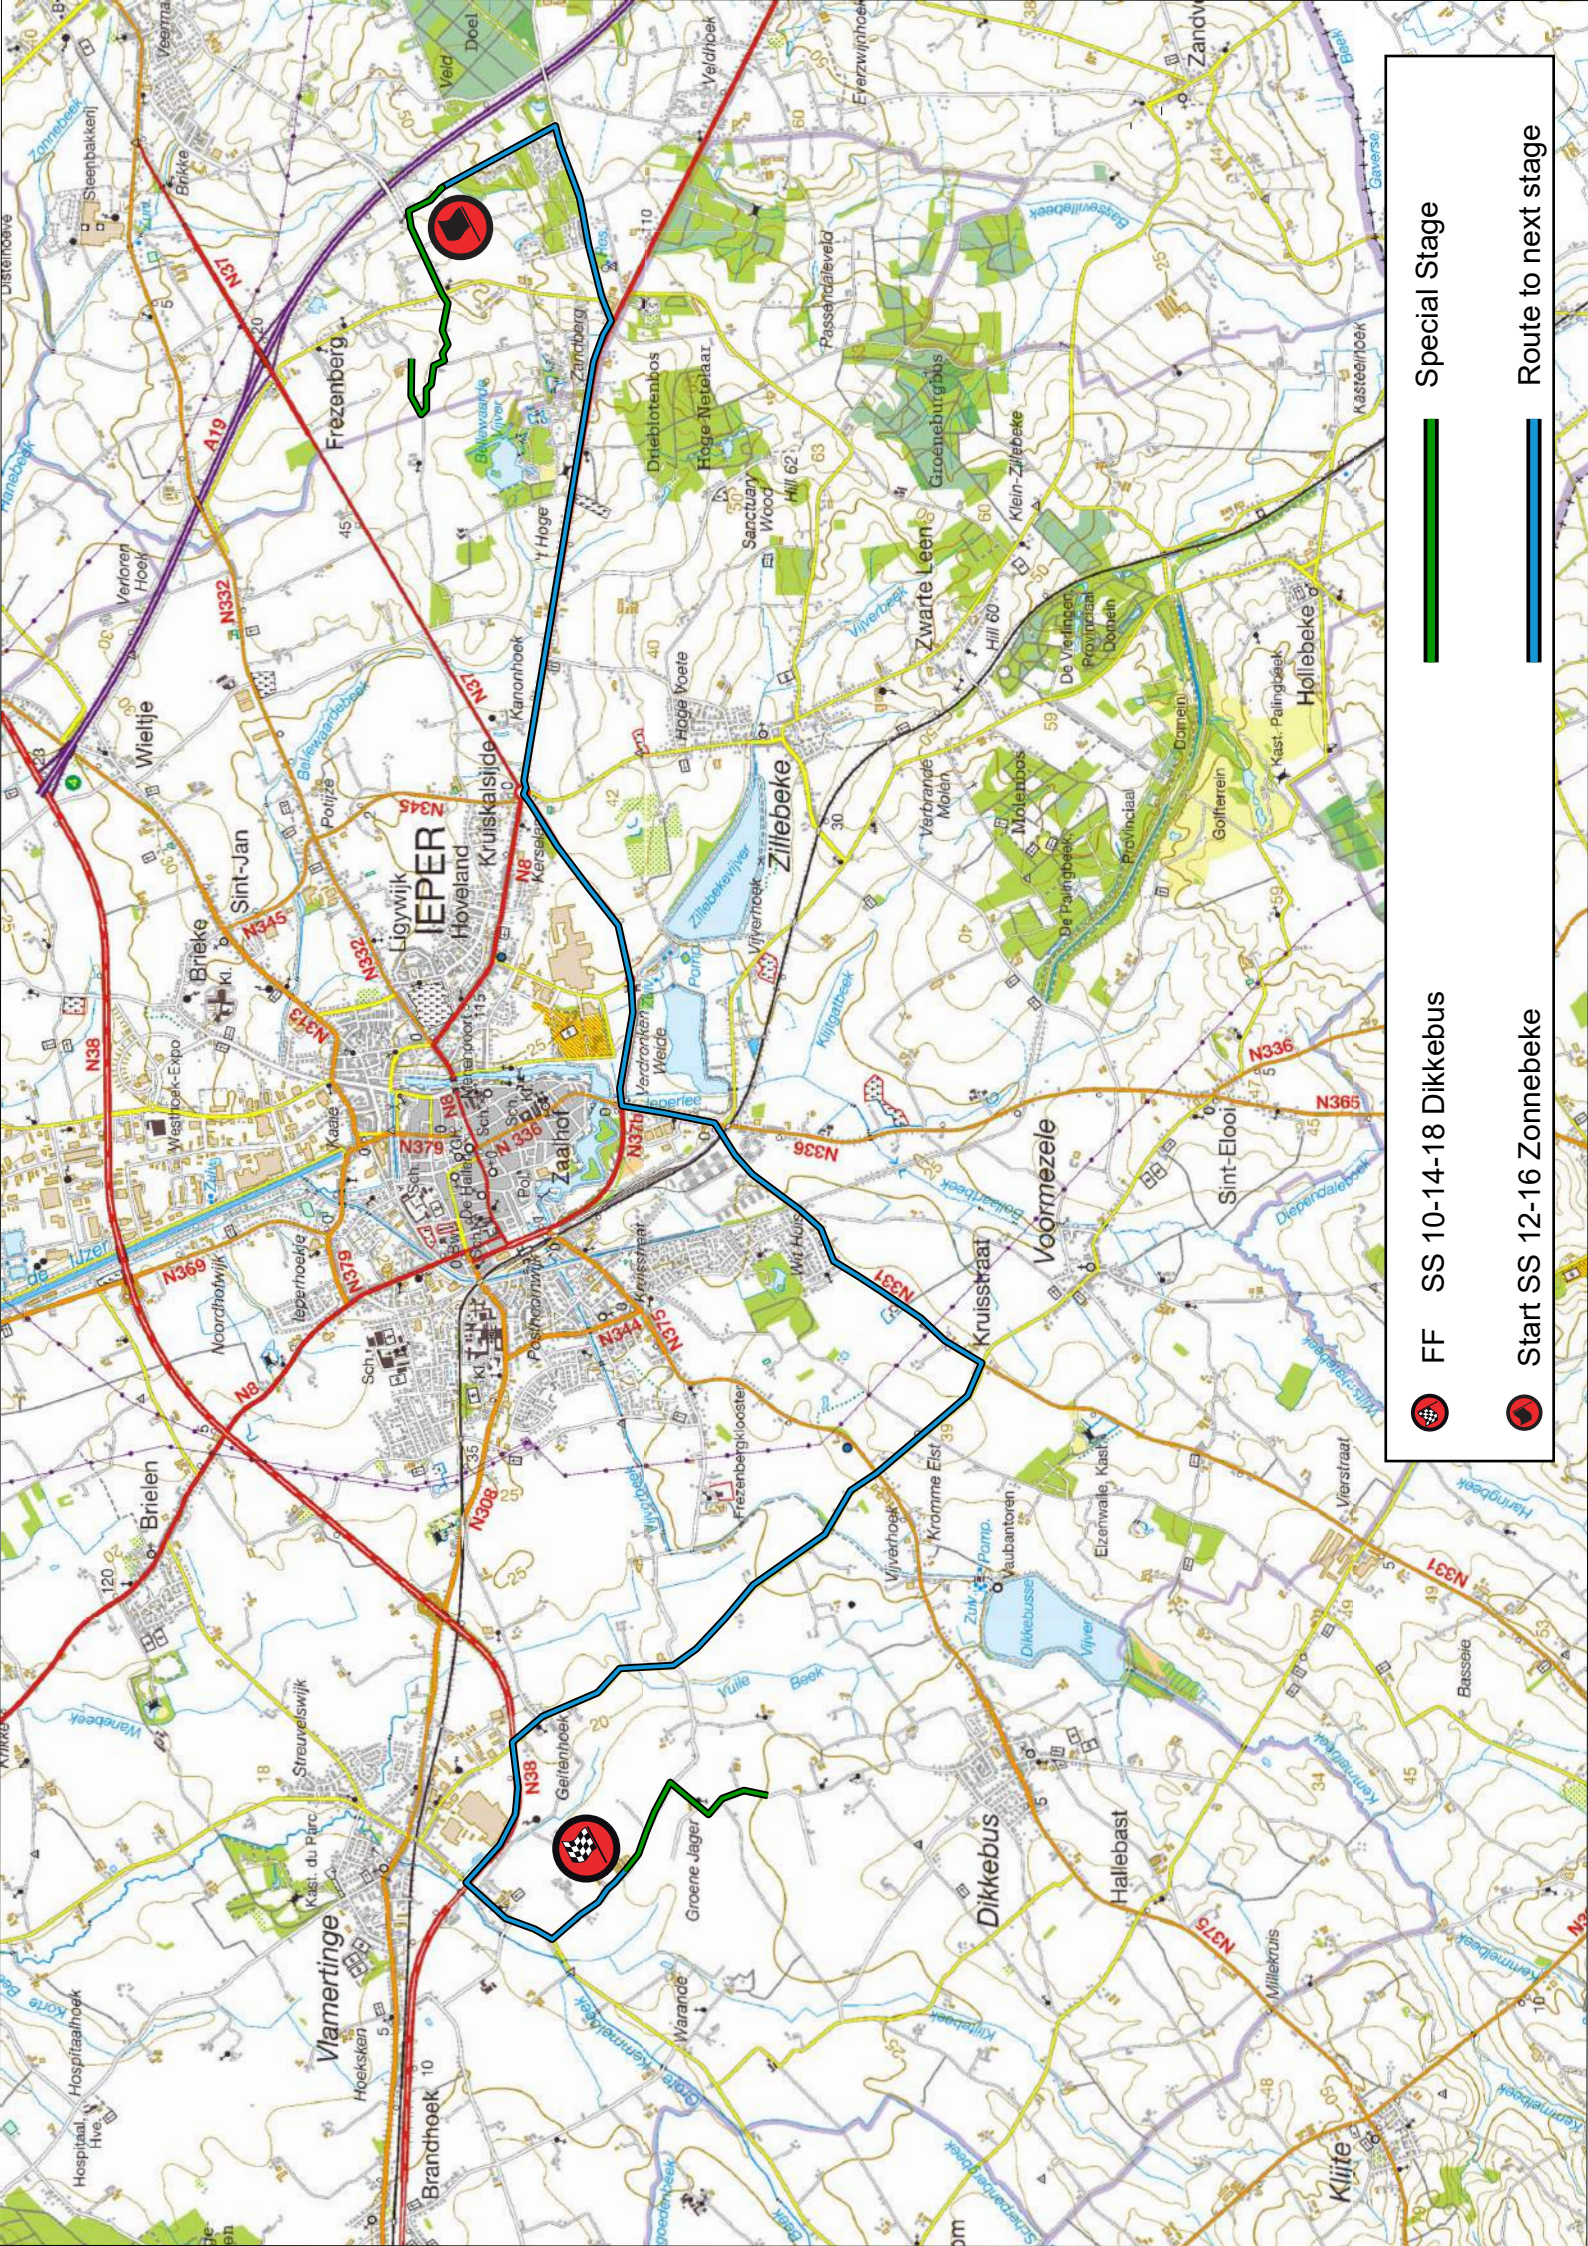

	FF SS 11-15 Watou		Special Stage
	Start SS 2-6 Westouter		Route to next stage

	Start SS 2-6 Westouter		Special Stage
	FF SS 2-6 Westouter		Route back to start
	Start SS 2-6 Westouter		

	FF SS 2-6 Westouter		Special Stage
	Start SS 10-14-18 Dikkebus		Route to next stage

Start SS 10-14-18 Dikkebus

FF SS 10-14-18 Dikkebus

Start SS 10-14-18 Dikkebus

Special Stage

Route back to start

	Start SS 4-8 Zonnebeke		Special Stage
	FF SS 4-8 Zonnebeke		Route back to start
	Start SS 4-8 Zonnebeke		