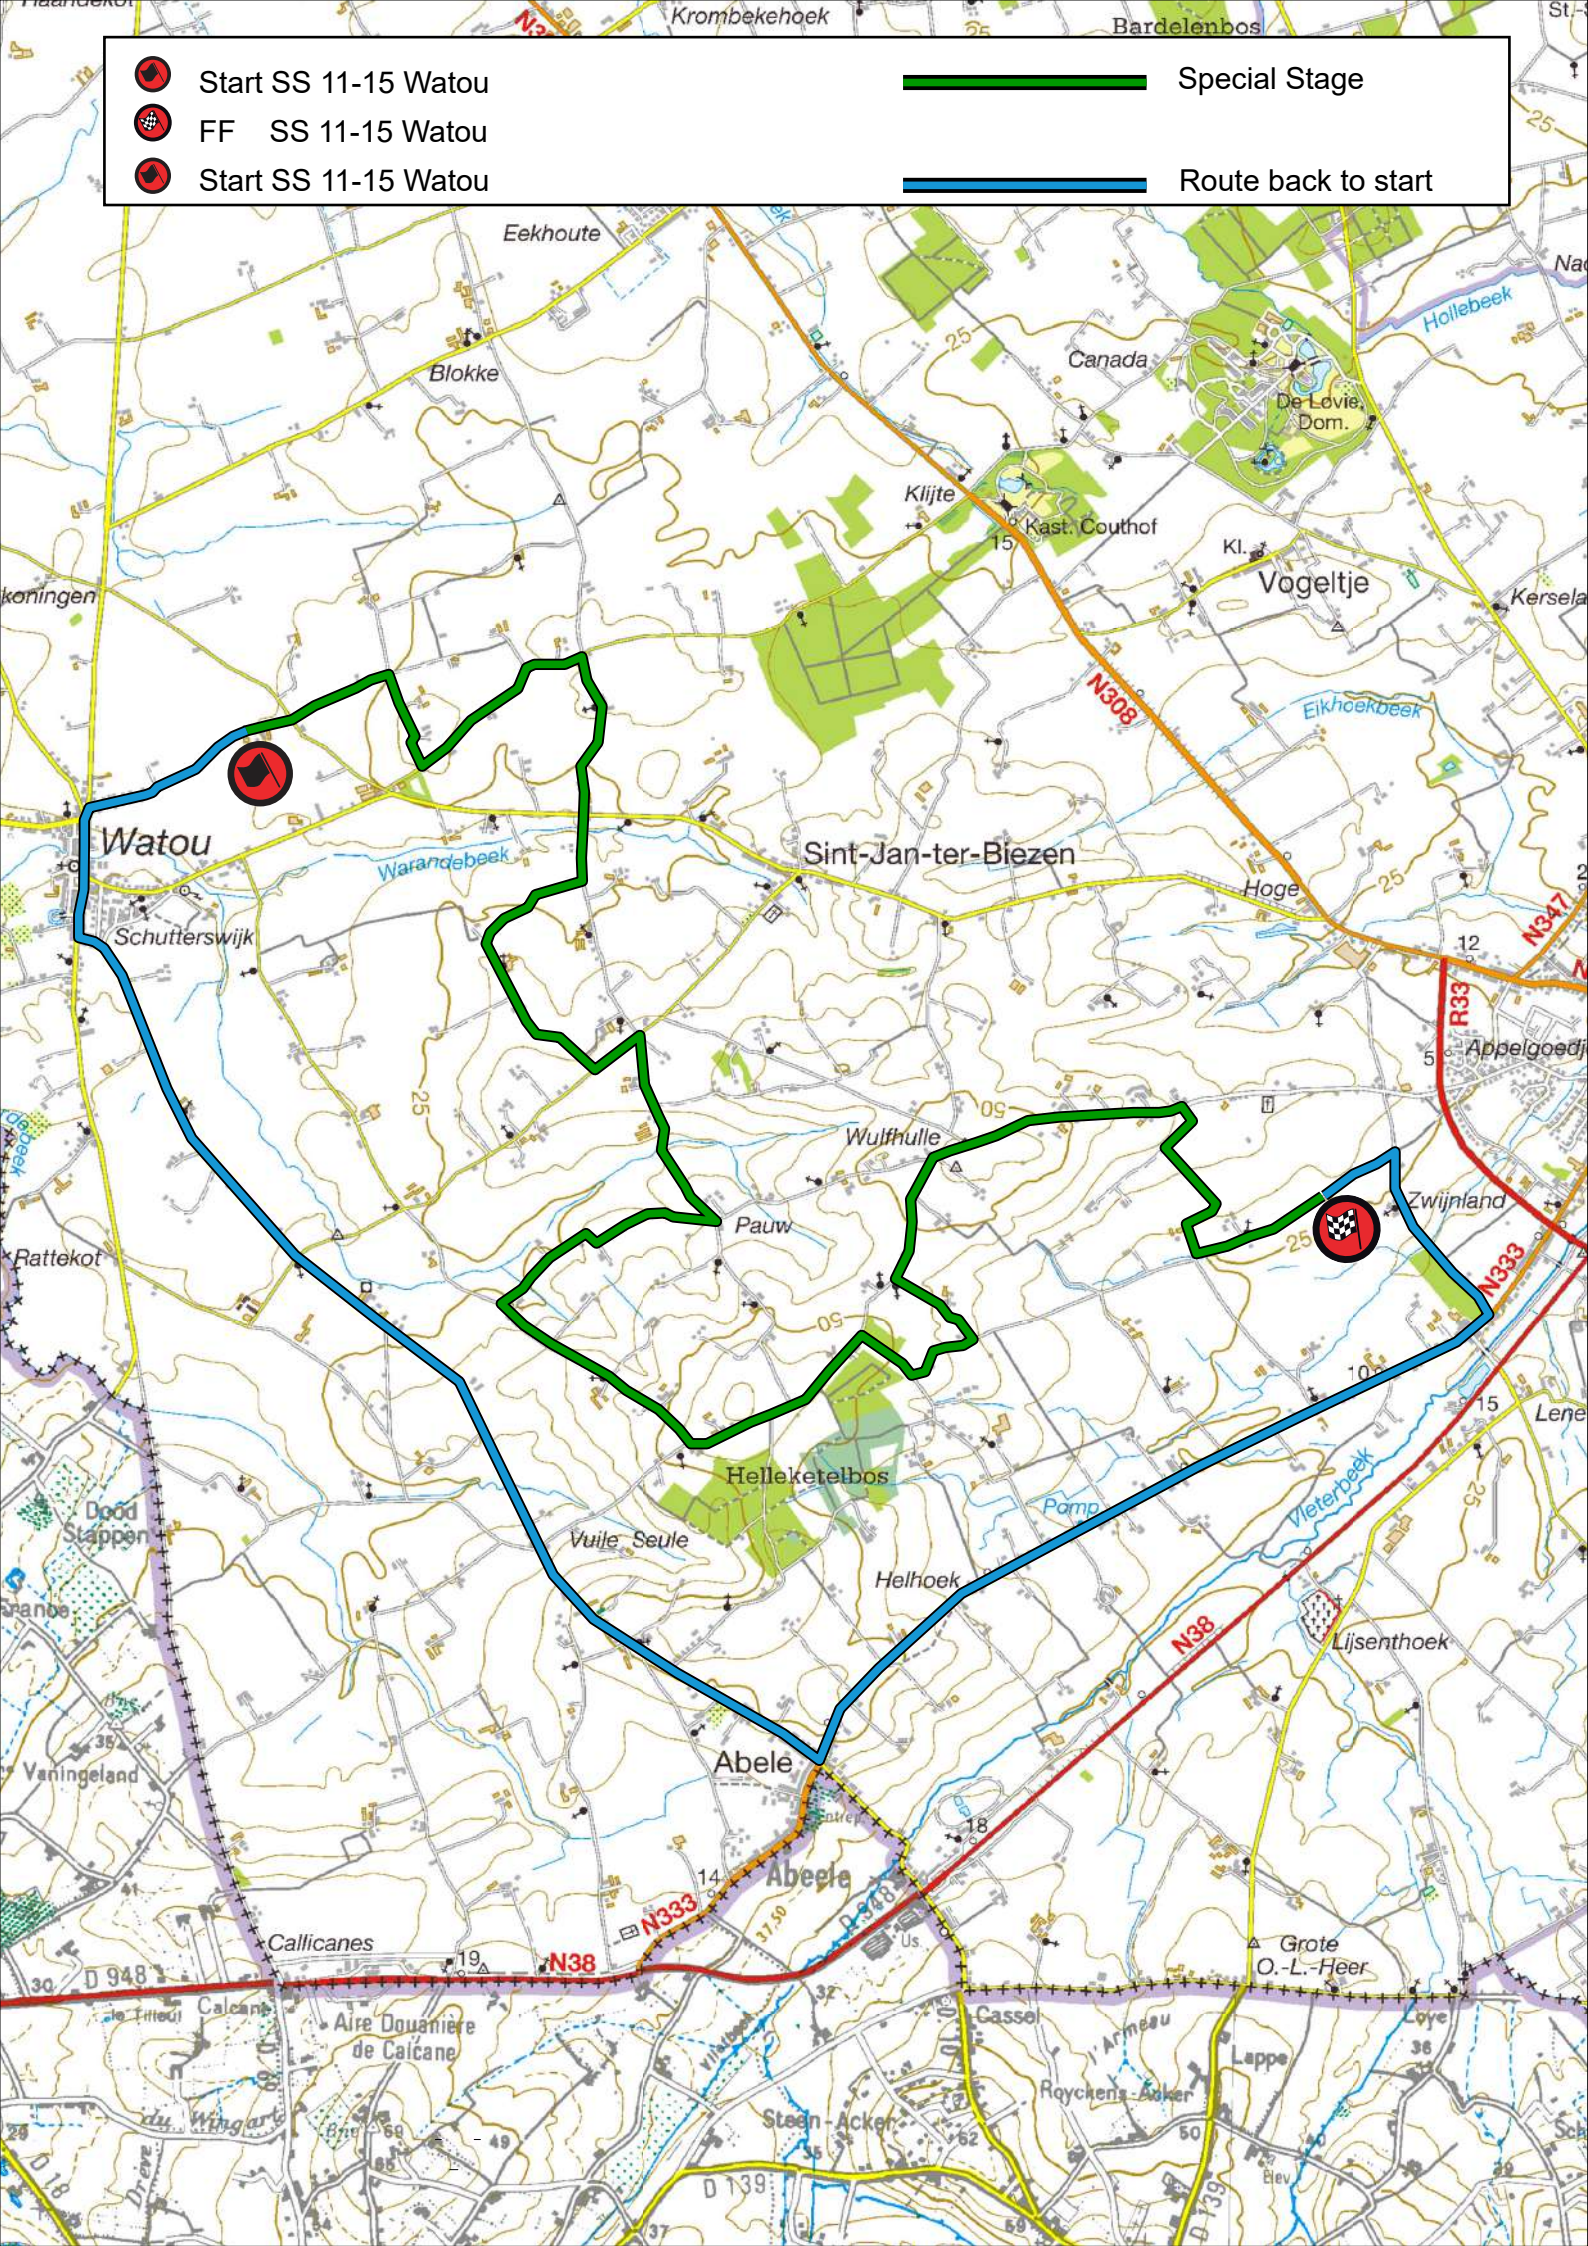

ardeca[®]

YPRES RALLY BELGIUM

RECCE DAY 1

WWW.CLUBSUPERSTAGE.COM/YPRES-RALLY

20-22 JUNE 2024

	FF SS 1-5 Vleteren		Special Stage
	Start SS 11-15 Watou		Route to next stage

	Start SS 11-15 Watou		Special Stage
	FF SS 11-15 Watou		Route back to start
	Start SS 11-15 Watou		

	FF SS 11-15 Watou		Special Stage
	Start SS 2-6 Westouter		Route to next stage

	Start SS 2-6 Westouter		Special Stage
	FF SS 2-6 Westouter		Route back to start
	Start SS 2-6 Westouter		

	FF SS 2-6 Westouter		Special Stage
	Start SS 10-14-18 Dikkebus		Route to next stage

Start SS 10-14-18 Dikkebus

FF SS 10-14-18 Dikkebus

Start SS 10-14-18 Dikkebus

Special Stage

Route back to start

	Start SS 4-8 Zonnebeke		Special Stage
	FF SS 4-8 Zonnebeke		Route back to start
	Start SS 4-8 Zonnebeke		