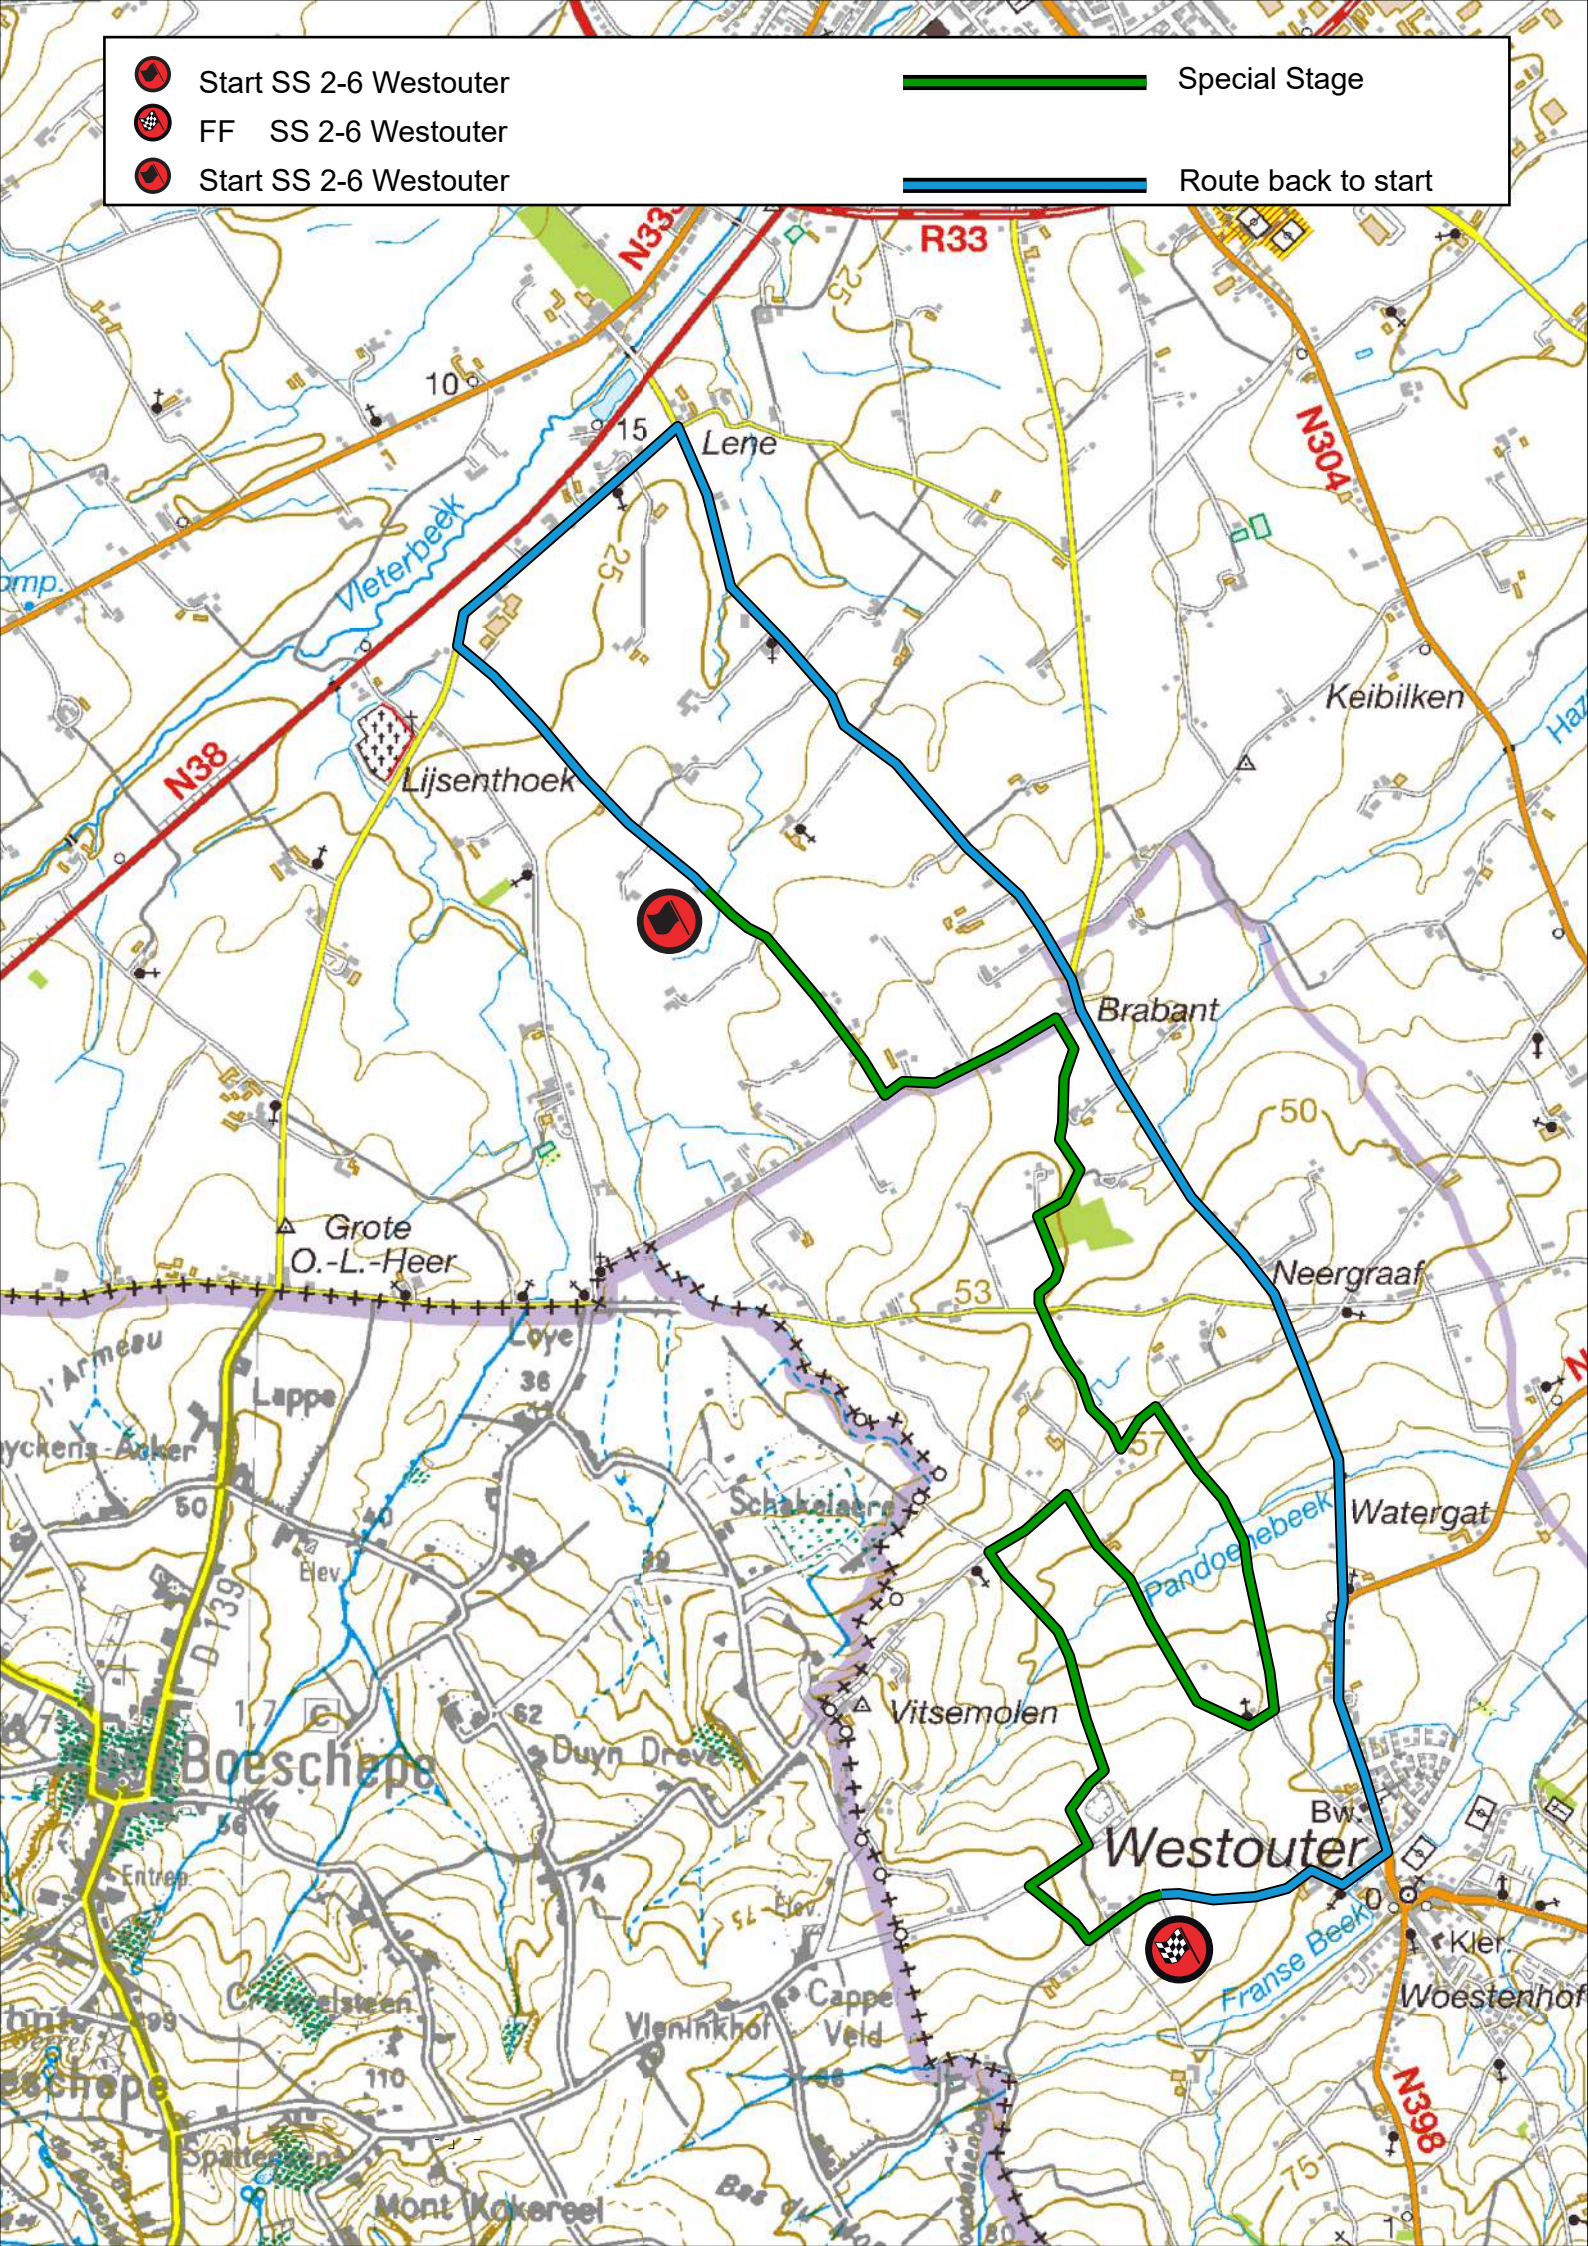

ardeca[®]

YPRES RALLY BELGIUM

RECCE DAY 1

WWW.CLUBSUPERSTAGE.COM/YPRES-RALLY

20-22 JUNE 2024

	FF SS 1-5 Vleteren		Special Stage
	Start SS 11-15 Watou		Route to next stage

	Start SS 11-15 Watou		Special Stage
	FF SS 11-15 Watou		Route back to start
	Start SS 11-15 Watou		

	FF SS 11-15 Watou		Special Stage
	Start SS 2-6 Westouter		Route to next stage

	Start SS 2-6 Westouter		Special Stage
	FF SS 2-6 Westouter		Route back to start
	Start SS 2-6 Westouter		

	FF SS 2-6 Westouter		Special Stage
	Start SS 10-14-18 Dikkebus		Route to next stage

Start SS 10-14-18 Dikkebus

FF SS 10-14-18 Dikkebus

Start SS 10-14-18 Dikkebus

Special Stage

Route back to start

	Start SS 4-8 Zonnebeke		Special Stage
	FF SS 4-8 Zonnebeke		Route back to start
	Start SS 4-8 Zonnebeke		